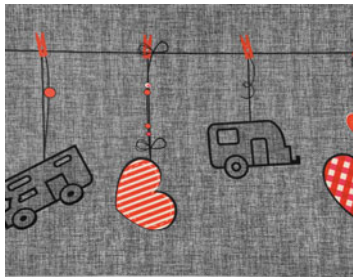

new tappeti e zerbini · carpets & doormats
Runner Kamper · Runner Roller

A art. 313.52.150.12
B art. 313.52.2000.12

**Misure tappeto
 Carpet sizes**

A h 52 x 150 cm

**Misure rotolo
 Roll sizes**

B h 52 x 2000 cm

Runner Kamper

A art. 313.52.150.1
B art. 313.52.2000.1

A art. 313.52.150.2
B art. 313.52.2000.2

A art. 313.52.150.3
B art. 313.52.2000.3

A art. 313.52.150.4
B art. 313.52.2000.4

Si taglia con la forbice,
 sagomabile, antiscivolo, lavabile 30°.

Can be cut with scissors, shapeable,
 non-slip and washable at 30°.

Runner Roller

Si taglia con la forbice, sagomabile,
 antiscivolo, lavabile 30°.

Can be cut with scissors, shapeable,
 non-slip and washable at 30°.