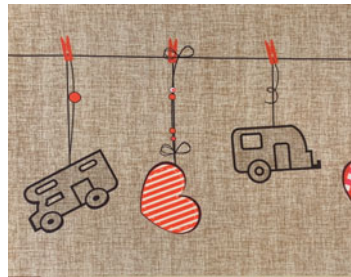

new tappeti e zerbini · carpets & doormats
Runner Kamper · Runner Roller

A art. 313.52.150.12
B art. 313.52.2000.12

**Misure tappeto
 Carpet sizes**

A h 52 x 150 cm

**Misure rotolo
 Roll sizes**

B h 52 x 2000 cm

Runner Kamper

A art. 313.52.150.1
B art. 313.52.2000.1

A art. 313.52.150.2
B art. 313.52.2000.2

A art. 313.52.150.3
B art. 313.52.2000.3

A art. 313.52.150.4
B art. 313.52.2000.4

Si taglia con la forbice,
 sagomabile, antiscivolo, lavabile 30°.

Can be cut with scissors, shapeable,
 non-slip and washable at 30°.

Runner Roller

Si taglia con la forbice, sagomabile,
 antiscivolo, lavabile 30°.

Can be cut with scissors, shapeable,
 non-slip and washable at 30°.