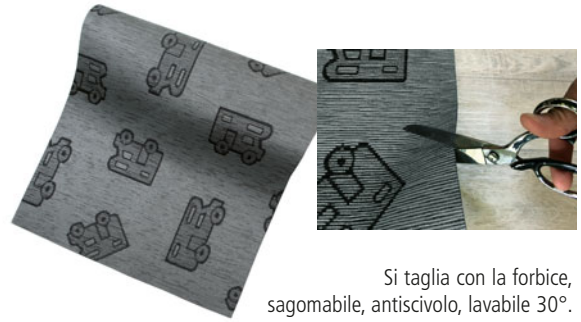

Runner Kamper

A art. 313.52.150.1
B art. 313.52.2000.1

A art. 313.52.150.2
B art. 313.52.2000.2

A art. 313.52.150.3
B art. 313.52.2000.3

A art. 313.52.150.4
B art. 313.52.2000.4

Si taglia con la forbice,
 sagomabile, antiscivolo, lavabile 30°.

Can be cut with scissors, shapeable,
 non-slip and washable at 30°.

Runner Roller

Si taglia con la forbice, sagomabile,
 antiscivolo, lavabile 30°.

Can be cut with scissors, shapeable,
 non-slip and washable at 30°.