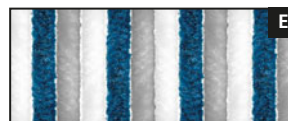

Combinazioni standard Standard combinations