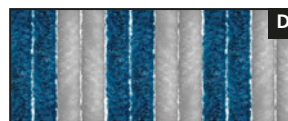

Combinazioni standard Standard combinations