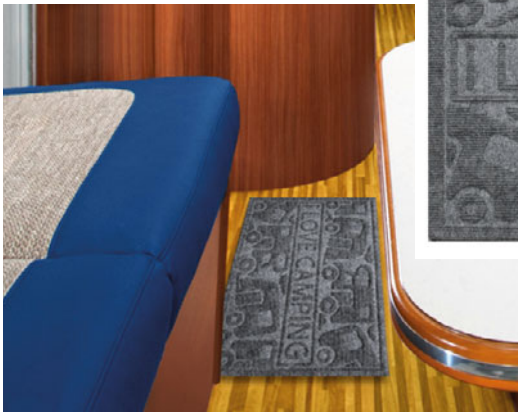

Camper Mat · Kera Camp · Green flock

Camper Mat

Misure / Sizes

25 x 50 cm
art. 202.25.50
40 x 60 cm
art. 202.40.61

col. 40 Nero / Black

Kera Camp

Misure / Sizes

40 x 60 cm
art. 203.60.40

col. 40 Nero / Black

col. 1 Beige / Beige

col. 51 Grigio / Grey

Green Flock Caravan + Camper

Misure / Sizes

40 x 60 cm
A art. 16.40.61
B art. 16.40.60

disegno / drawing **Camper A**

disegno / drawing **Caravan B**